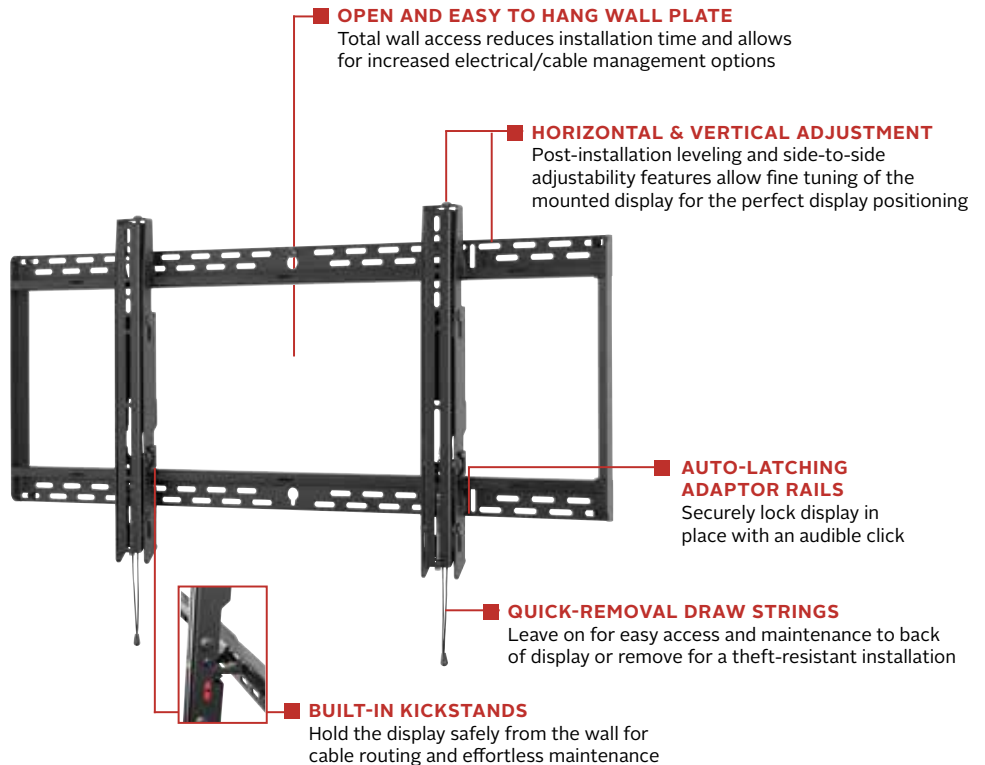

SF670(P)

Display size
46"- 90"

Max load
250lb (113kg)

SMARTMOUNT

Universal Flat Wall Mount

FOR 46" TO 90" DISPLAYS

Peerless-AV's SmartMount® Universal Flat Wall Mount delivers an ultra-slim profile designed to hold large displays up to 250lb. Installation and maintenance are made easy with the SF670's robust feature set. Auto-latching adaptor rails automatically secure the display without the use of a tool. The mount's built-in kickstand holds the display safely from the wall during cable routing, while the open wall plate allows for increased electrical and cable management options. Horizontal and vertical display adjustment allow for quick fine-tuning of the mounted display.

The SF670(P) reduces installation time and provides the most stable mounting solution for large interactive displays.

Additional Features

- ✓ Universal mount fits displays with mounting patterns up to 895 x 450mm (35.25" W x 17.72" H)
- ✓ Low-profile design holds display only 1.73" (44mm) from the wall
- ✓ Easy hang wall plate allows a bolt to be pre-installed to ease wall plate installation
- ✓ Lateral display adjustment up to 11.25" (286mm)
- ✓ 1" of post-installation vertical adjustment provides flexibility in the installation
- ✓ Includes fastener pack with all necessary mounting and display attachment hardware

For mounts requiring theft resistant hardware, installed with security tool (included), please purchase SF670

For mounts requiring standard hardware, installed with a Philips screwdriver, please purchase SF670P

info@peerless-av.com
peerless-av.com

peerless-AV®

Model Numbers

WARRANTY: Limited 5-year

SF670P SmartMount® Universal Flat Wall Mount for 46" to 90" Displays - standard models
SF670 SmartMount® Universal Flat Wall Mount for 46" to 90" Displays - security models