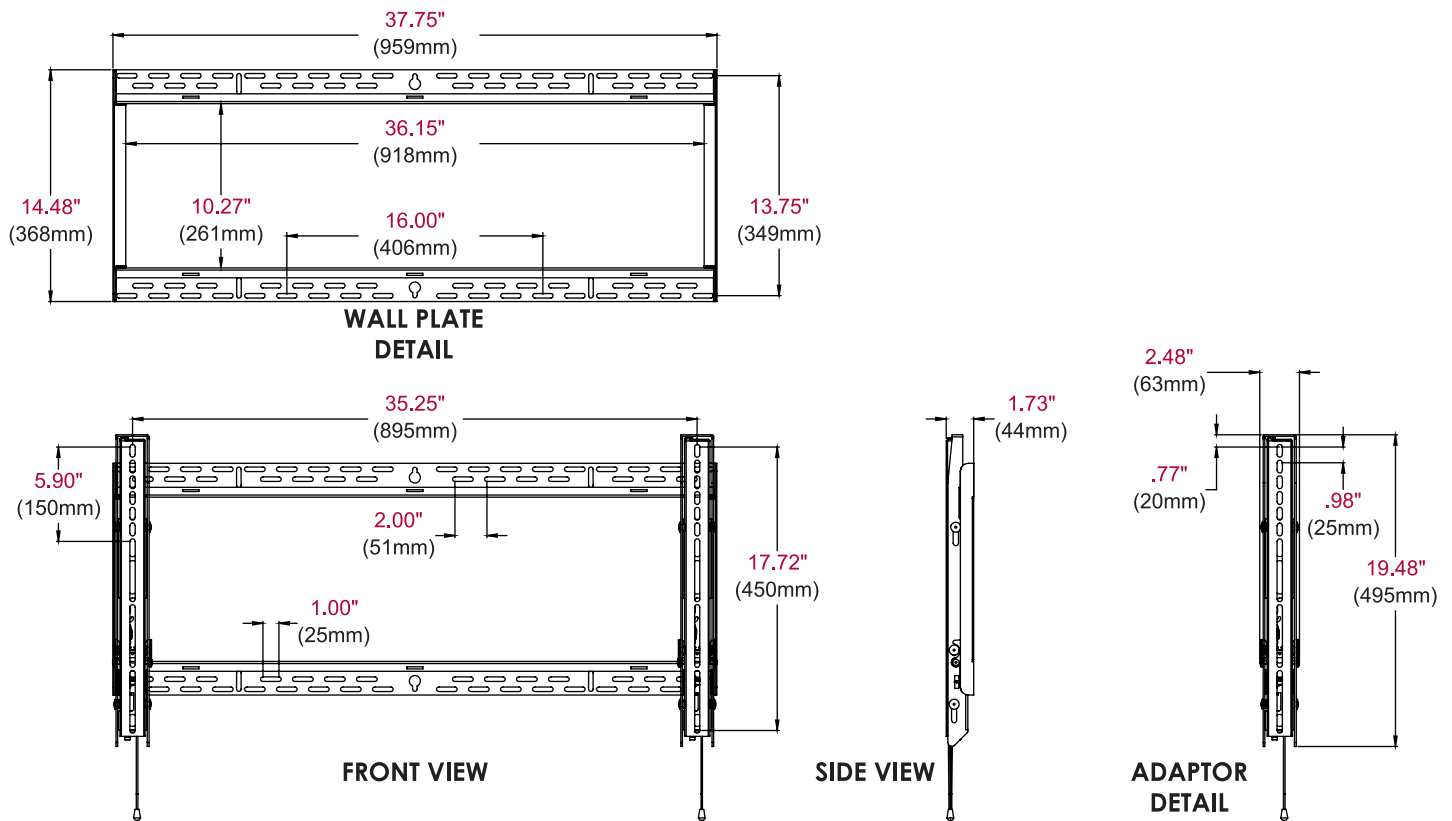

Model Numbers

WARRANTY: Limited 5-year

SF670P SmartMount® Universal Flat Wall Mount for 46" to 90" Displays - standard models
SF670 SmartMount® Universal Flat Wall Mount for 46" to 90" Displays - security models

Product Specifications

	DIMENSIONS (W x H x D)	PRODUCT WEIGHT	LOAD CAPACITY	FINISH	AVAILABLE COLORS
SF670(P)	37.75" x 19.48" x 1.73" (959 x 495 x 44mm)	13.21lb (6.00kg)	250lb (113kg)	Scratch resistant fused epoxy	Semi-gloss black

Package Specifications

	PACKAGE SIZE (W x H x D)	PACKAGE SHIP WEIGHT	PACKAGE UPC CODE	PACKAGE CONTENTS	UNITS IN PACKAGE
SF670(P)	38.60" x 2.30" x 15.40" (980 x 58 x 390mm)	16.21lb (7.35kg)	SF670: 735029242192 SF670P: 735029242208	Wall mount, wall and display installation hardware, installation instructions	1

Accessories

ACC615: Metal Stud Fastener Kit

All dimensions = inch (mm)

Architect Specifications

The Smartmount® Universal Flat Wall Mount shall be a Peerless-AV model SF670(P) and shall be located where indicated on the plans. Assembly and installation shall be done according to instructions provided by the manufacturer.

Visit peerless-av.com to see the complete line of AV solutions from Peerless-AV, including outdoor displays, wireless, kiosks, digital audio, display mounts, projector mounts, carts/stands, and a full assortment of accessories.

Peerless-AV
2300 White Oak Circle
Aurora, IL 60502 USA
(800) 865-2112
(630) 375-5100
Fax: (800) 359-6500

Peerless-AV Europe
Unit 3 Watford Interchange
Colonial Way, Watford
Herts, WD24 4WP
United Kingdom
+44 (0) 1923 200100
Fax: +44 (0) 1923 200101

Peerless-AV de México
Ave de las Industrias 413
Parque Industrial Escobedo
Escobedo, N.L.,
Mexico 66050
+52 (81) 8384-8300
Fax: +52 (81) 8384-8360

peerless-AV®

LIT-1553 rev.1