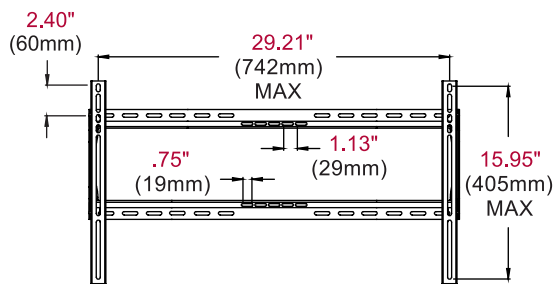

The SF650's design positions the display just 1.20" from the wall, perfect for almost any low-profile application.

Additional Features

- ✓ Universal mount fits displays with mounting patterns up to 742 x 405mm (29.21" W x 15.95" H)
- ✓ Low-profile design holds display only 1.20" (30mm)
- ✓ Up to 0.25" (6mm) of vertical adjustment on each universal display adaptor bracket for post-installation leveling and height adjustment fine-tuning
- ✓ Horizontal display adjustment up to 8.00" (203mm) for centering display on wall
- ✓ Mounts to wood studs, concrete, cinder block or metal studs (metal stud accessory required)
- ✓ Includes all necessary wall and display attachment hardware
- ✓ Integrated security options available
- ✓ Design is UL listed and tested to four times stated load capacity

Product Specifications

	DIMENSIONS (W x H x D)	PRODUCT WEIGHT	LOAD CAPACITY	FINISH	AVAILABLE COLORS
SF650(P)	30.87" x 16.89" x 1.20" (784 x 429 x 30mm)	5.30lb (2.40kg)	175lb (79kg)	Scratch resistant fused epoxy	Semi-gloss black

Package Specifications

	PACKAGE SIZE (W x H x D)	PACKAGE SHIP WEIGHT	PACKAGE UPC CODE	PACKAGE CONTENTS	UNITS IN PACKAGE
SF650(P)	33.19" x 1.57" x 10.71" (843 x 40 x 272mm)	7.15lb (3.24kg)	SF650: 735029250340 SF650P: 735029250364	Wall mount, wall and display installation hardware, installation instructions	1

Accessories

ACC415: Metal Stud Fastener Kit

All dimensions = inch (mm)

WALL PLATE

VERTICAL ADAPTOR

FRONT VIEW

SIDE VIEW

Architect Specifications