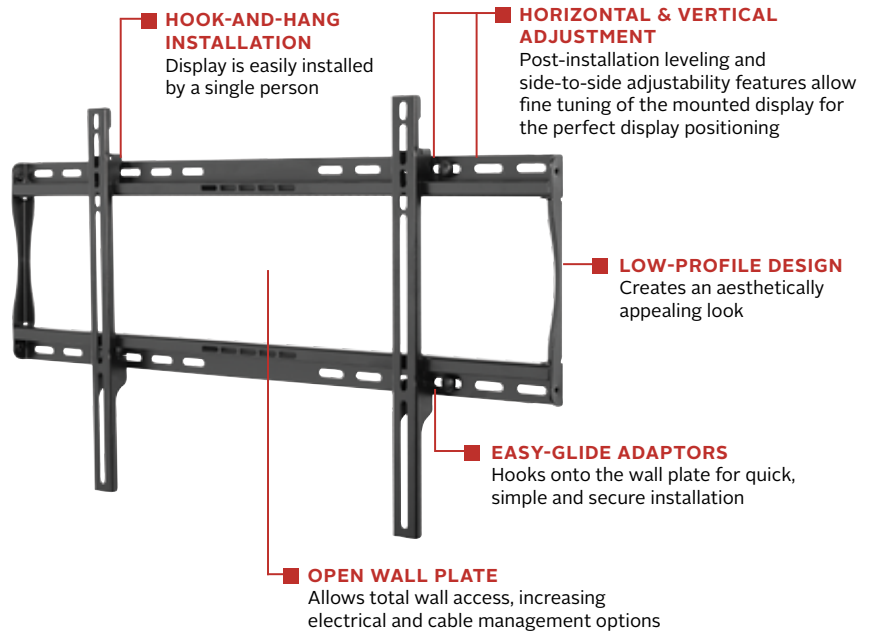

SF650(P)

Display size
39"- 75"

Max load
175lb (79kg)

SMARTMOUNT.

Universal Flat Wall Mount

FOR 39" TO 75" DISPLAYS

The SmartMount® Universal Flat Wall Mount series offers the most versatile installation features and mounting options. Horizontal and vertical adjustment abilities allow for post installation leveling and side-to-side positioning, making it easier than ever to find the perfect TV position. The SF650(P) models' low-profile design offers the sleek, aesthetically pleasing look to fit into any décor. Security screws provided in the SF650 models deter tampering and theft. The open wall plate design offers total wall access, increasing the electrical and cable management options. The display can now simply be installed by a single person with the Hook-and-Hang™ system. The Easy-Glide™ adaptors hook onto the wall plate for an overall quick, simple, and secure installation.

The SF650's design positions the display just 1.20" from the wall, perfect for almost any low-profile application.

Additional Features

- ✓ Universal mount fits displays with mounting patterns up to 742 x 405mm (29.21" W x 15.95" H)
- ✓ Low-profile design holds display only 1.20" (30mm)
- ✓ Up to 0.25" (6mm) of vertical adjustment on each universal display adaptor bracket for post-installation leveling and height adjustment fine-tuning
- ✓ Horizontal display adjustment up to 8.00" (203mm) for centering display on wall
- ✓ Mounts to wood studs, concrete, cinder block or metal studs (metal stud accessory required)
- ✓ Includes all necessary wall and display attachment hardware
- ✓ Integrated security options available
- ✓ Design is UL listed and tested to four times stated load capacity

Low-profile design for a sleek, yet compact installation

Comes in color packaging with included installation hardware and easy to follow instructions.

Please visit peerless-av.com/en-us/patents for patent information.