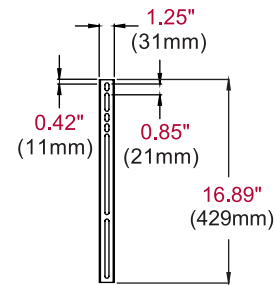

The SF650's design positions the display just 1.20" from the wall, perfect for almost any low-profile application.

Additional Features

- ✓ Universal mount fits displays with mounting patterns up to 742 x 405mm (29.21" W x 15.95" H)
- ✓ Low-profile design holds display only 1.20" (30mm)
- ✓ Up to 0.25" (6mm) of vertical adjustment on each universal display adaptor bracket for post-installation leveling and height adjustment fine-tuning
- ✓ Horizontal display adjustment up to 8.00" (203mm) for centering display on wall
- ✓ Mounts to wood studs, concrete, cinder block or metal studs (metal stud accessory required)
- ✓ Includes all necessary wall and display attachment hardware
- ✓ Integrated security options available
- ✓ Design is UL listed and tested to four times stated load capacity

Product Specifications

	DIMENSIONS (W x H x D)	PRODUCT WEIGHT	LOAD CAPACITY	FINISH	AVAILABLE COLORS
SF650(P)	30.87" x 16.89" x 1.20" (784 x 429 x 30mm)	5.30lb (2.40kg)	175lb (79kg)	Scratch resistant fused epoxy	Semi-gloss black

Package Specifications

	PACKAGE SIZE (W x H x D)	PACKAGE SHIP WEIGHT	PACKAGE UPC CODE	PACKAGE CONTENTS	UNITS IN PACKAGE
SF650(P)	33.19" x 1.57" x 10.71" (843 x 40 x 272mm)	7.15lb (3.24kg)	SF650: 735029250340 SF650P: 735029250364	Wall mount, wall and display installation hardware, installation instructions	1

Accessories

ACC415: Metal Stud Fastener Kit

All dimensions = inch (mm)

WALL PLATE

VERTICAL ADAPTOR

FRONT VIEW

SIDE VIEW

Architect Specifications