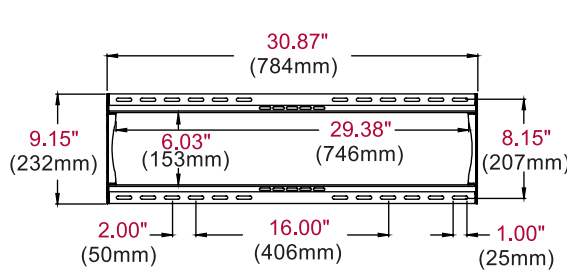

The SF650's design positions the display just 1.20" from the wall, perfect for almost any low-profile application.

Additional Features

- ✓ Universal mount fits displays with mounting patterns up to 742 x 405mm (29.21" W x 15.95" H)
- ✓ Low-profile design holds display only 1.20" (30mm)
- ✓ Up to 0.25" (6mm) of vertical adjustment on each universal display adaptor bracket for post-installation leveling and height adjustment fine-tuning
- ✓ Horizontal display adjustment up to 8.00" (203mm) for centering display on wall
- ✓ Mounts to wood studs, concrete, cinder block or metal studs (metal stud accessory required)
- ✓ Includes all necessary wall and display attachment hardware
- ✓ Integrated security options available
- ✓ Design is UL listed and tested to four times stated load capacity

Product Specifications

	DIMENSIONS (W x H x D)	PRODUCT WEIGHT	LOAD CAPACITY	FINISH	AVAILABLE COLORS
SF650(P)	30.87" x 16.89" x 1.20" (784 x 429 x 30mm)	5.30lb (2.40kg)	175lb (79kg)	Scratch resistant fused epoxy	Semi-gloss black

Package Specifications

	PACKAGE SIZE (W x H x D)	PACKAGE SHIP WEIGHT	PACKAGE UPC CODE	PACKAGE CONTENTS	UNITS IN PACKAGE
SF650(P)	33.19" x 1.57" x 10.71" (843 x 40 x 272mm)	7.15lb (3.24kg)	SF650: 735029250340 SF650P: 735029250364	Wall mount, wall and display installation hardware, installation instructions	1

Accessories

ACC415: Metal Stud Fastener Kit

All dimensions = inch (mm)

WALL PLATE

VERTICAL ADAPTOR

FRONT VIEW

SIDE VIEW

Architect Specifications